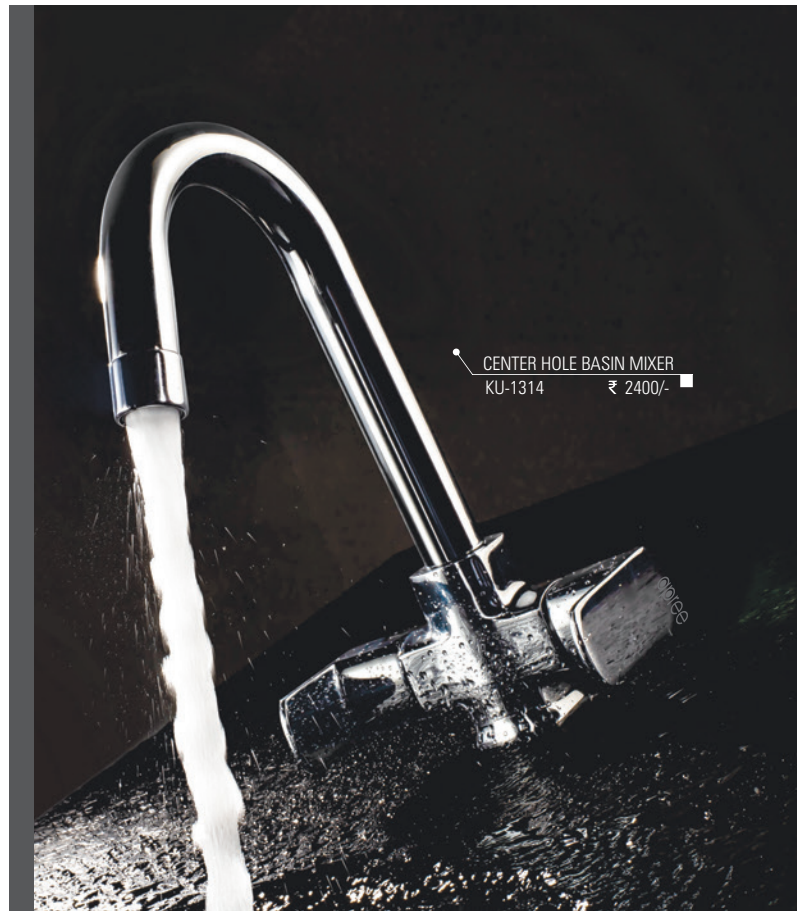

TIP TON SPOUT
KU-1329 ₹ 2350/-

CENTER HOLE BASIN MIXER
KU-1314 ₹ 2400/-

SWAN NECK WITH SWINGING SPOUT
KU-1310 ₹ 1550/-

SINK COCK WITH SWINGING SPOUT
KU-1311 ₹ 1250/-

BIB COCK 2 IN 1
KU-1312 ₹ 1450/-

ANGLE COCK 2 IN 1
KU-1313 ₹ 1250/-