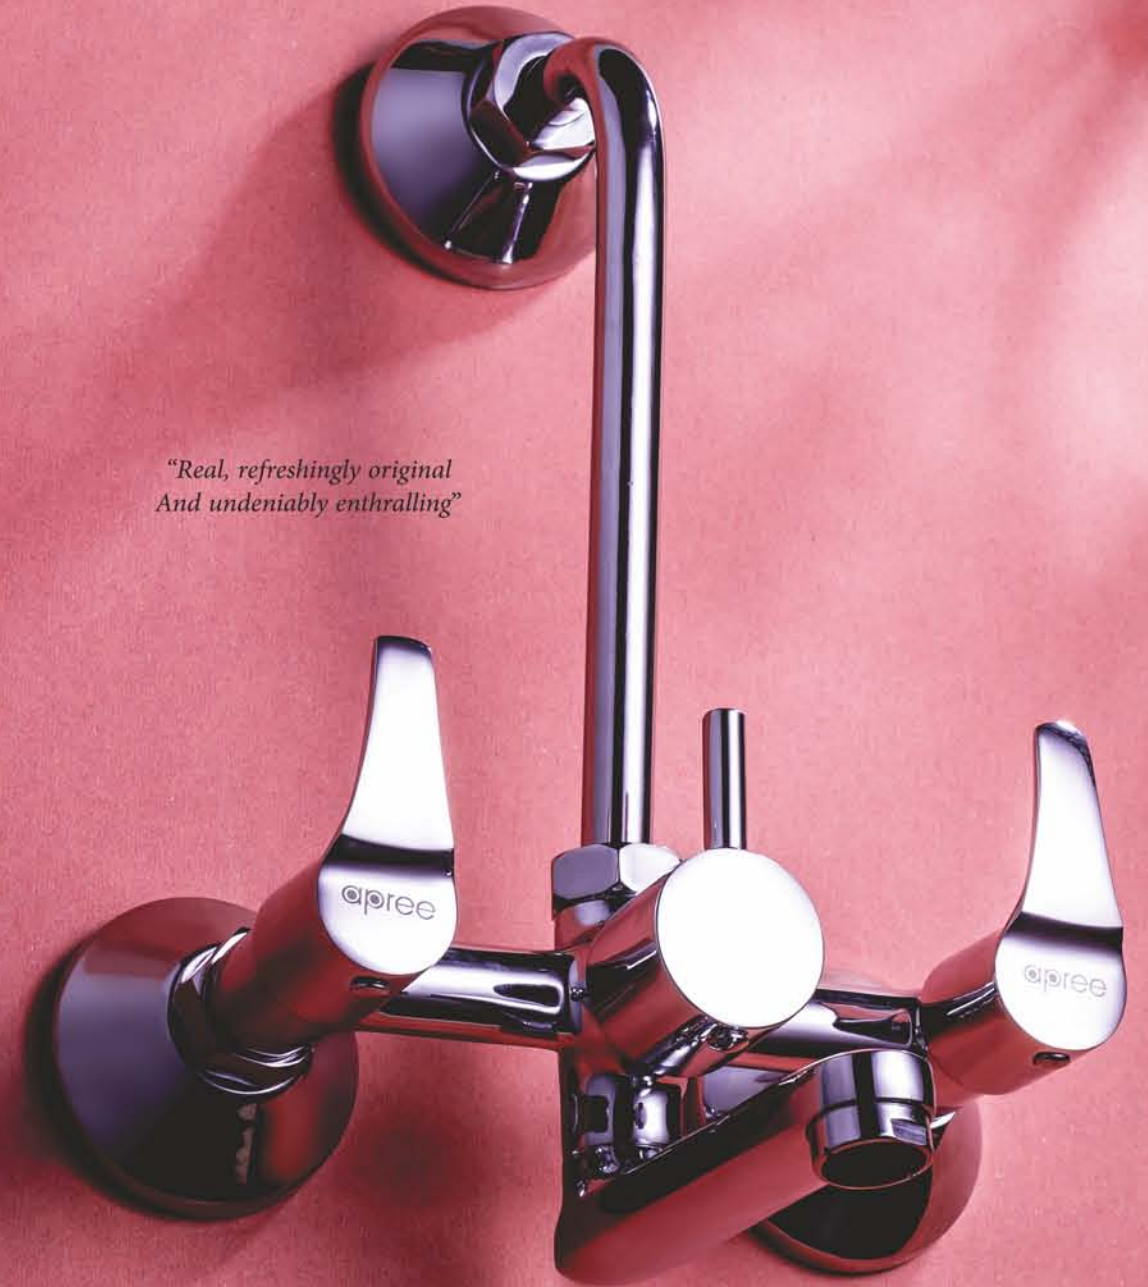

WALL MIXER 3-IN-1  
TR-1719 ₹ 4600/-

FLUSH COCK 1"  
TR-1732 ₹ 1550/-

NOZZLE BIB COCK  
TR-1720 ₹ 720/-

CONC. UPPER PART  
TR-1723 ₹ 370/-

HANDLE  
TR-1722 ₹ 170/-

*"Real, refreshingly original  
And undeniably enthralling"*