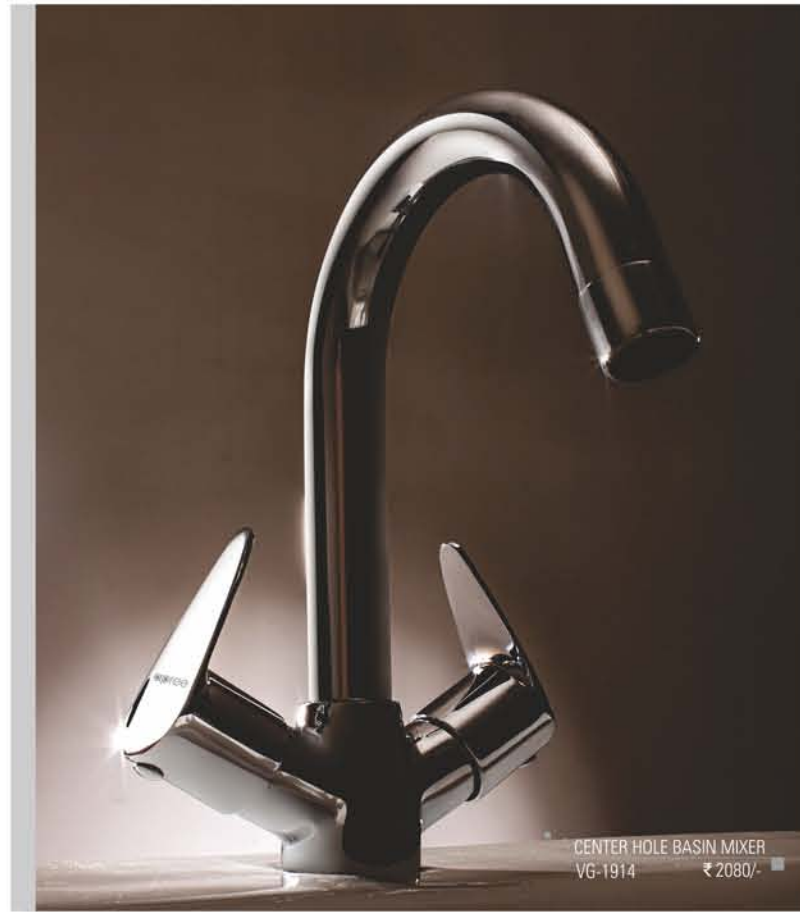

S/L BASIN MIXER WALL MOUNTED  
VG-1935 ₹ 5500/-

PLAIN SPOUT  
VG-1928 ₹ 1400/-

TIP TON SPOUT  
VG-1929 ₹ 1900/-

CENTER HOLE BASIN MIXER  
VG-1914 ₹ 2080/-

SWAN NECK WITH SWINGING SPOUT  
VG-1910 ₹ 1300/-

SINK COCK WITH SWINGING SPOUT  
VG-1911 ₹ 1200/-

BIB COCK 2 IN 1  
VG-1912 ₹ 1180/-

ANGLE COCK 2 IN 1  
VG-1913 ₹ 950/-

SINK MIXER WITH SWINGING SPOUT  
VG-1915 ₹ 2800/-

WALL MIXER NON TELEPHONIC  
VG-1916 ₹ 2930/-

BIB COCK  
VG-1901 ₹ 680/-

LONG BODY  
VG-1903 ₹ 730/-