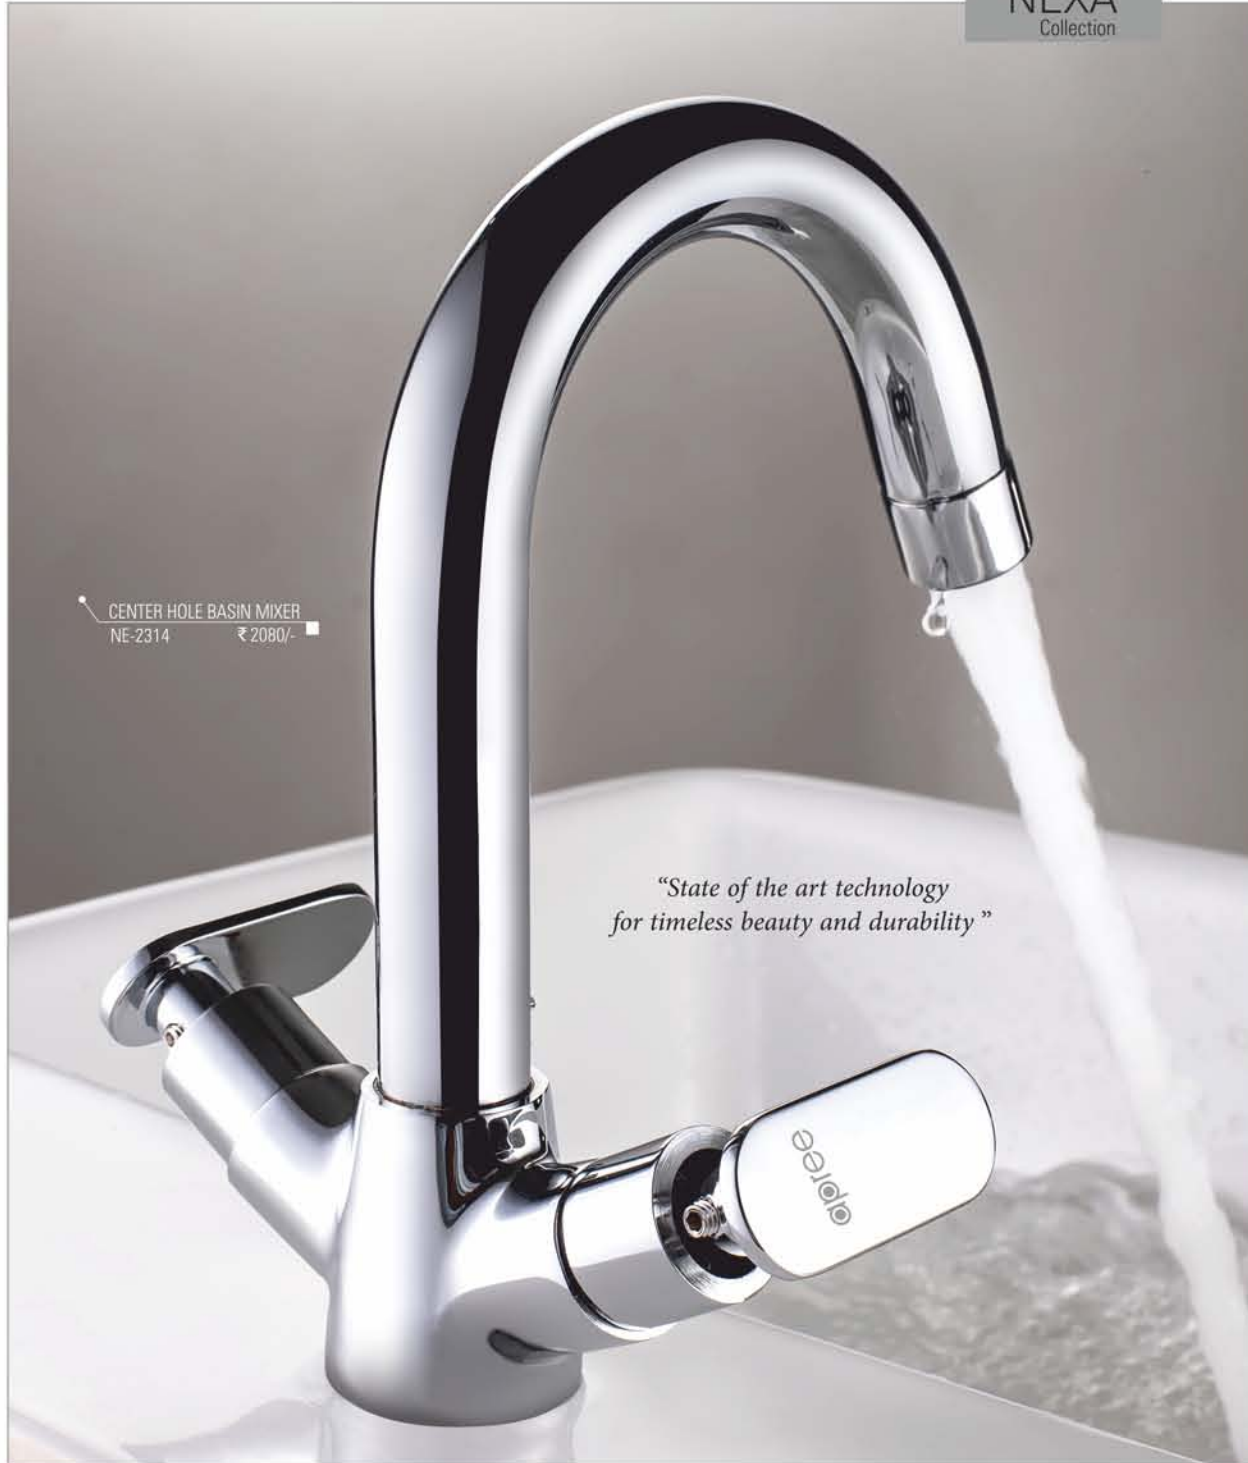

FLUSH COCK 1"  
ST-2232 ₹ 1540/-

NOZZLE BIB COCK  
ST-2220 ₹ 710/-

CONC. UPPER PART  
ST-2223 ₹ 360/-

SWAN NECK WITH SWINGING SPOUT  
ST-2210 ₹ 1310/-

SINK COCK WITH SWINGING SPOUT  
ST-2211 ₹ 1200/-

BIB COCK 2 IN 1  
ST-2212 ₹ 1180/-

HANDLE  
ST-2222 ₹ 160/-

ANGLE COCK 2 IN 1  
ST-2213 ₹ 950/-

CENTER HOLE BASIN MIXER  
ST-2214 ₹ 2080/-

SINK MIXER WITH SWINGING SPOUT  
ST-2215 ₹ 2800/-

**NEXA**  
Collection

CENTER HOLE BASIN MIXER  
NE-2314 ₹ 2080/-

*“State of the art technology  
for timeless beauty and durability”*

BIB COCK  
NE-2301 ₹ 660/-

LONG BODY  
NE-2303 ₹ 700/-

LONG NOSE  
NE-2304 ₹ 770/-

ANGLE COCK  
NE-2305 ₹ 530/-

PILLAR COCK  
NE-2302 ₹ 740/-  
PILLAR COCK HIGH NECK  
NE-2324 ₹ 1090/-

CONC. STOP COCK 15mm  
NE-2306 | 1/2" F ₹ 900/-  
NE-2307 | 3/4" F ₹ 1190/-

CONC. STOP COCK 20mm  
NE-2308 | 1/2" F ₹ 920/-  
NE-2309 | 3/4" F ₹ 1240/-

SWAN NECK WITH SWINGING SPOUT  
NE-2310 ₹ 1310/-

SINK COCK WITH SWINGING SPOUT  
NE-2311 ₹ 1200/-