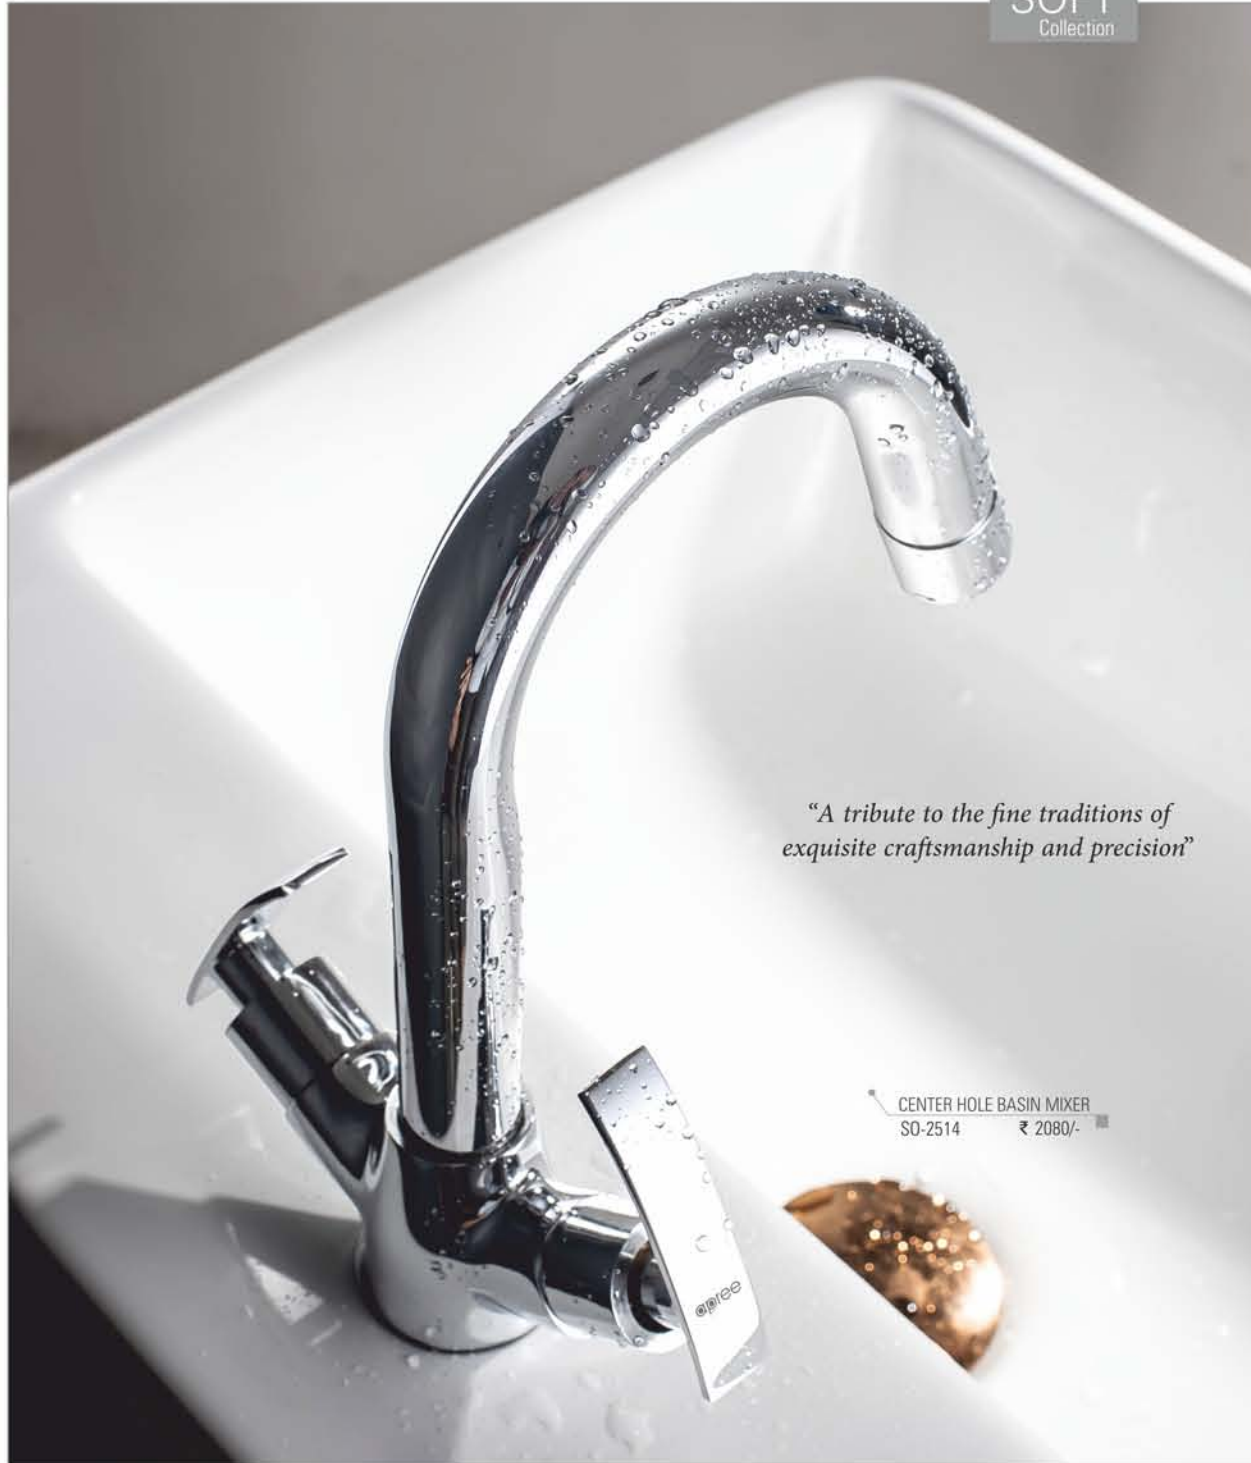

SOFT
Collection

*"A tribute to the fine traditions of
exquisite craftsmanship and precision"*

CENTER HOLE BASIN MIXER
SO-2514 ₹ 2080/-

SOFT
Collection